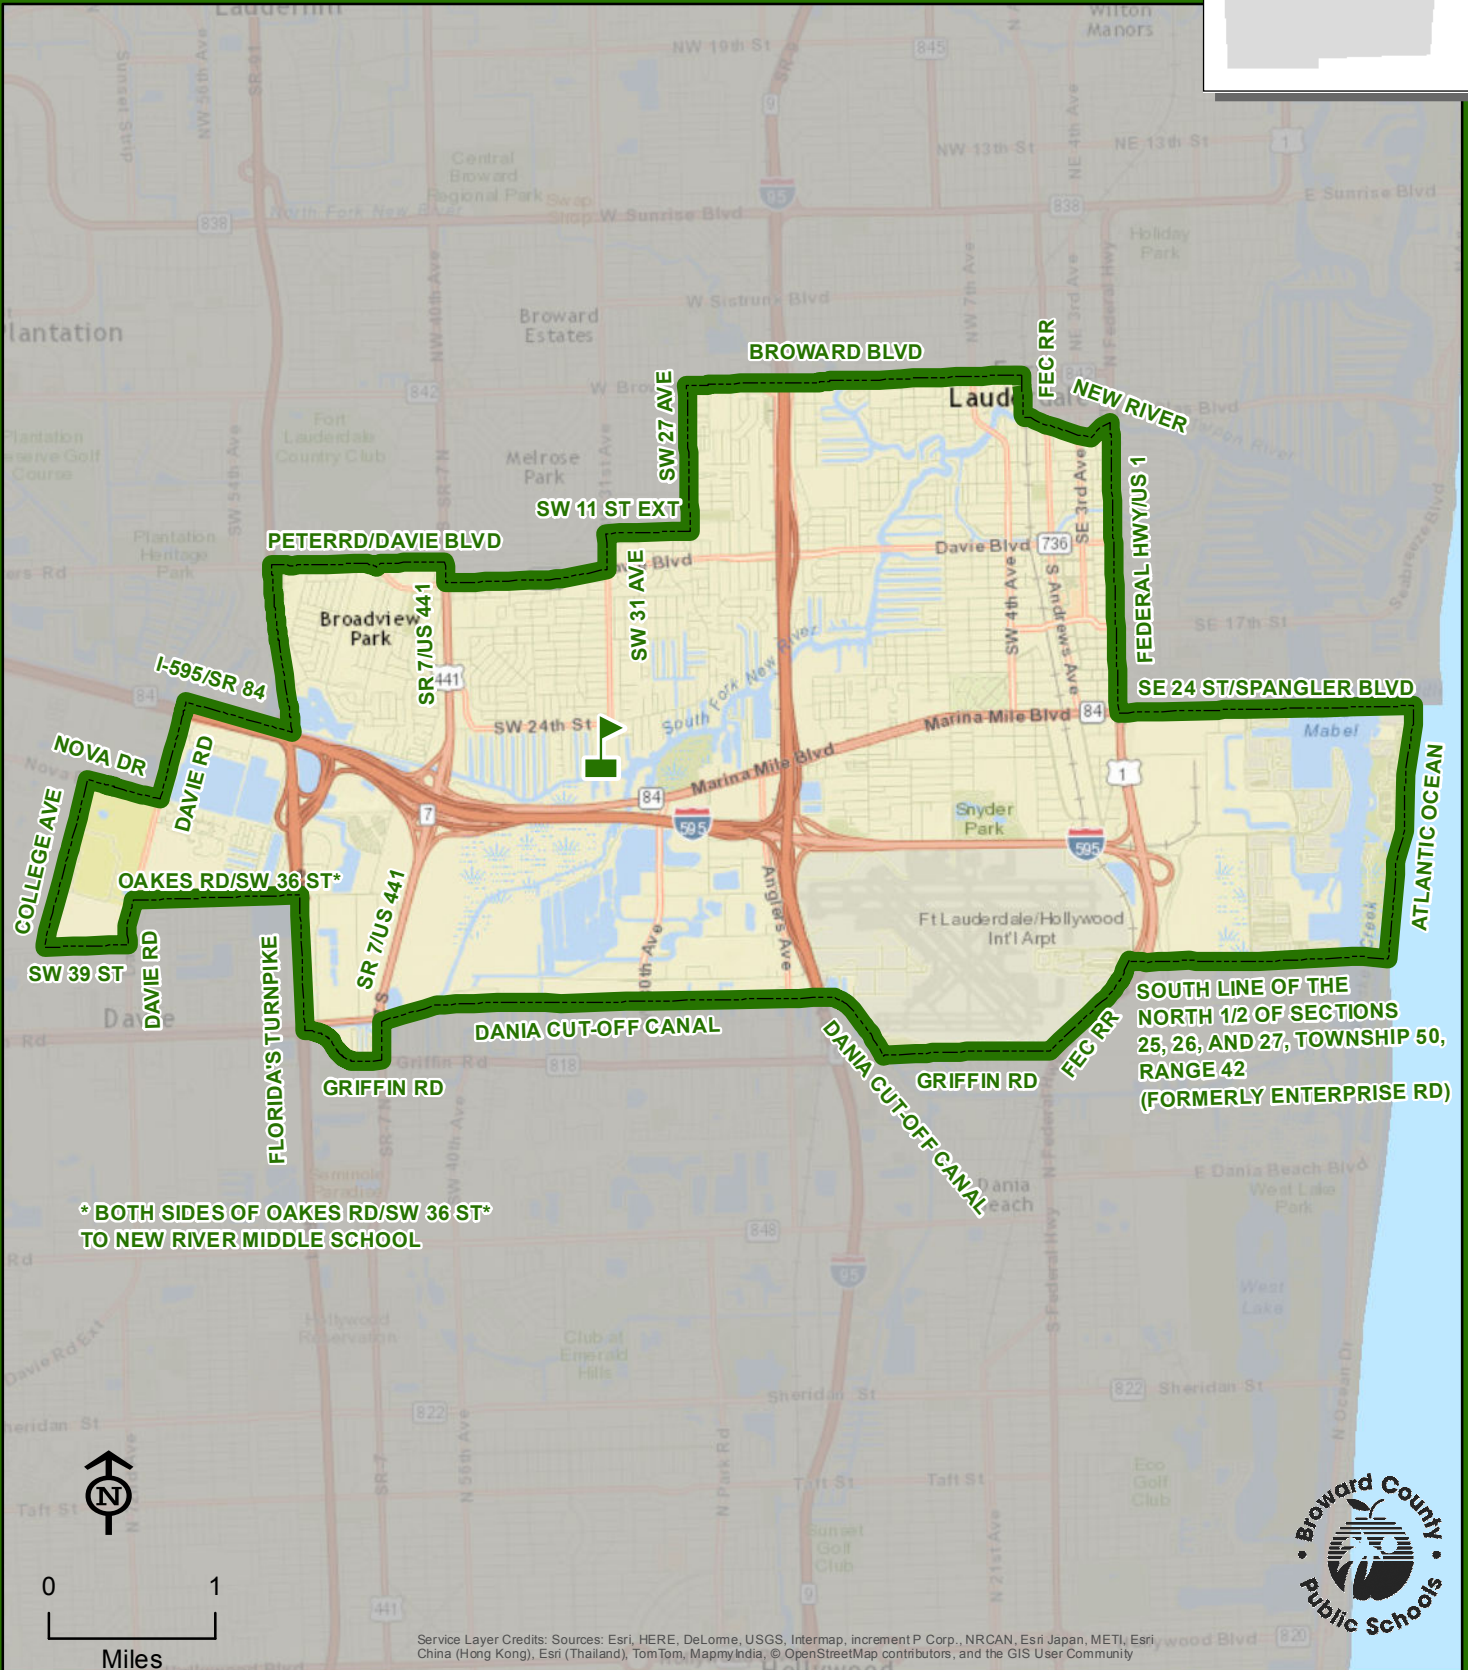

# NEW RIVER MIDDLE SCHOOL

3100 RIVERLAND ROAD  
FORT LAUDERDALE, FLORIDA 33312  
754-323-3600

Magnet School

NEW RIVER

Service Layer Credits: Sources: Esri, HERE, DeLorme, USGS, Intermap, increment P Corp., NRCAN, Esri Japan, METI, Esri China (Hong Kong), Esri (Thailand), TomTom, MapnyIndia, © OpenStreetMap contributors, and the GIS User Community

THIS MAP IS FOR CONCEPTUAL PURPOSES ONLY AND SHOULD NOT BE USED FOR LEGAL BOUNDARY DETERMINATIONS